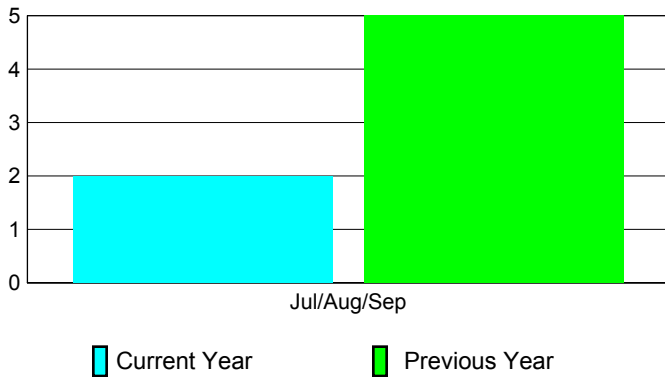

2010-2011 GMT Reports for District (or Undistricted) **District 324A4 INDIA**

GMT: **Adv K G RAMA KRISHNA MUR**

Location: **INDIA**

GMT CA: **6**

CLUBS

Club Results
2010-2011

Clubs
2009-2010

| Month | New Club Goal | Actual New Clubs | Actual Dropped Clubs | Gain/Loss of Clubs | Gain/Loss of Clubs |
|---------------|---------------|------------------|----------------------|--------------------|--------------------|
| Jul/Aug/Sep | 2 | 2 | 0 | 2 | 5 |
| Totals | 2 | 2 | 0 | 2 | 5 |

Club Results 2010-2011

Goal, New, Dropped, Gain/Loss

Comparison of Club Gain/Loss

Current Year Compared to the Previous Year

YTD Status Quo Clubs 2010-2011

Status Quo Clubs Compared to Status Quo Members

MEMBERSHIP