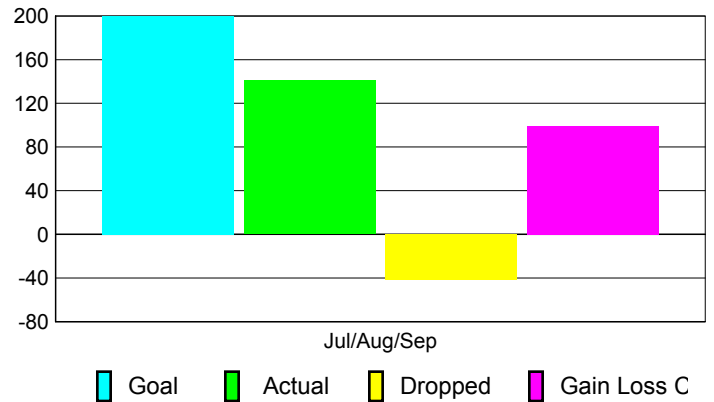

Membership Results 2010-2011

Goal, New, Dropped, Gain/Loss